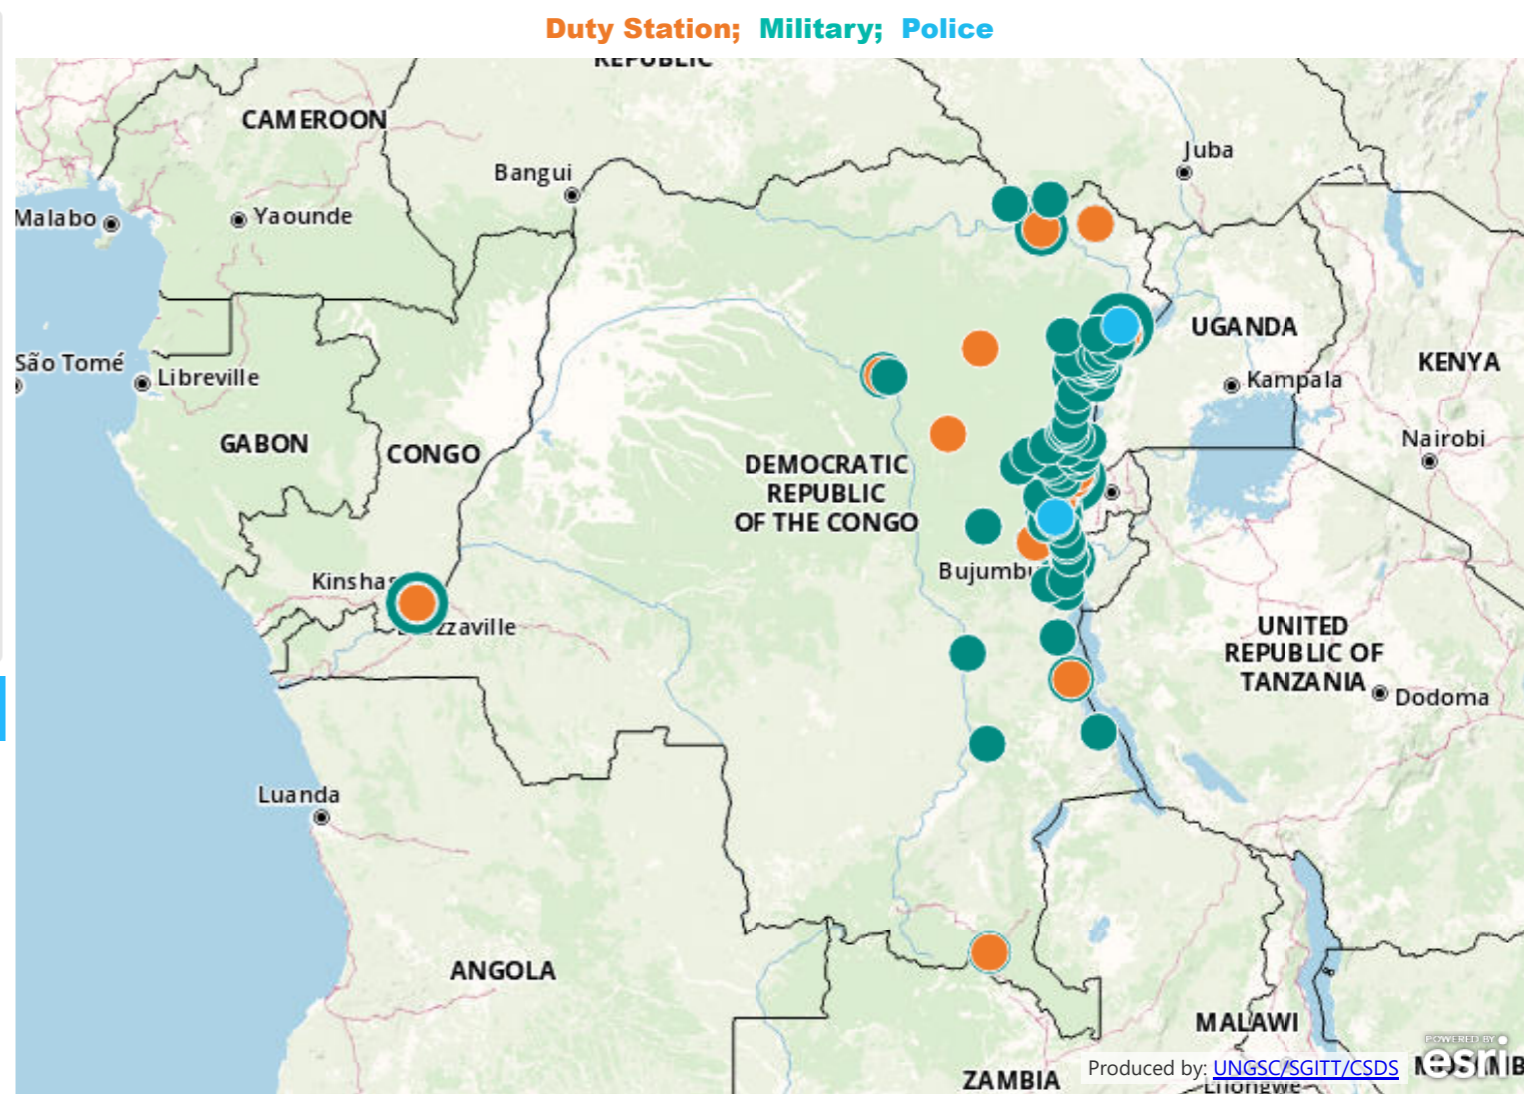

UNIFORMED DEPLOYMENT