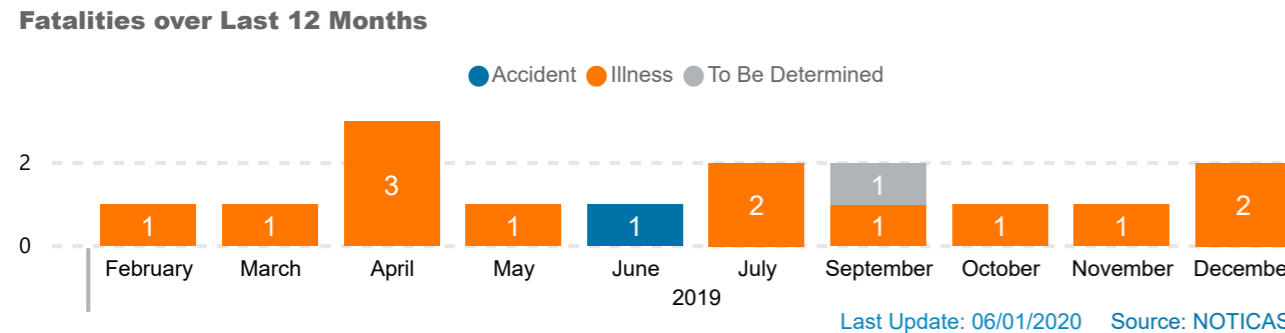

**1 July, 2010**  
Mandate Start Date

**20 December 2020**  
Mandate Expiration Date

**Kinshasa**  
Mission HQ

<https://monusco.unmissions.org>  
Mission Website

**KEY DEPLOYMENT INFORMATION**

**FATALITIES**