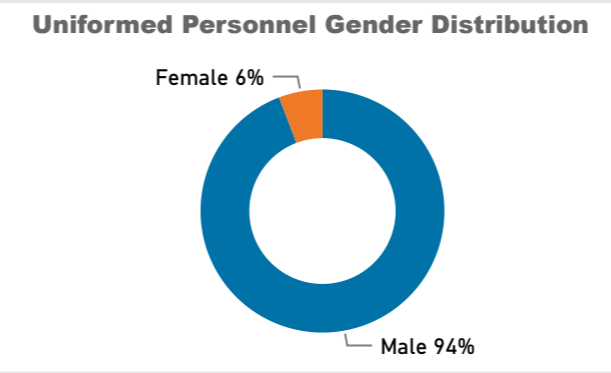

**1 July, 2010**  
Mandate Start Date

**20 December 2020**  
Mandate Expiration Date

**Kinshasa**  
Mission HQ

<https://monusco.unmissions.org>  
Mission Website

**KEY DEPLOYMENT INFORMATION**

**FATALITIES**