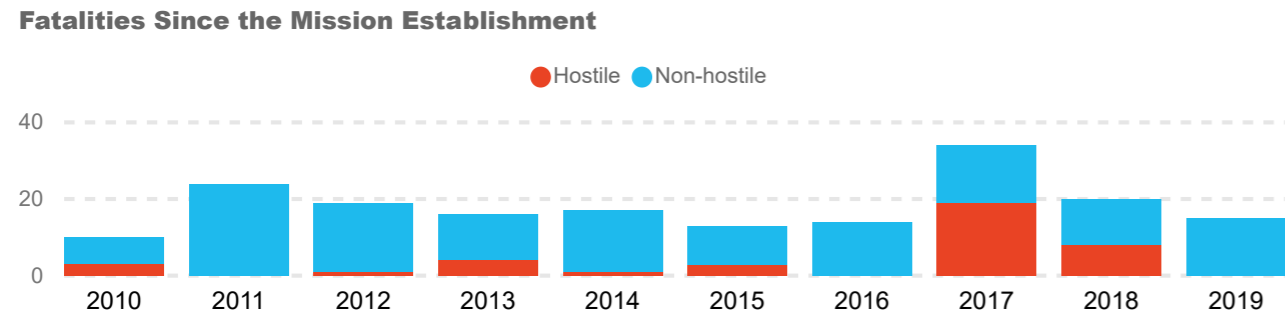

**1 July, 2010**  
Mandate Start Date

**20 December 2020**  
Mandate Expiration Date

**Kinshasa**  
Mission HQ

<https://monusco.unmissions.org>  
Mission Website

**KEY DEPLOYMENT INFORMATION**

**FATALITIES**