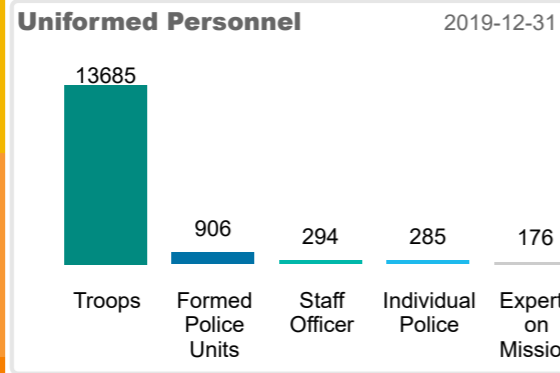

**1 July, 2010**  
Mandate Start Date

**20 December 2020**  
Mandate Expiration Date

**Kinshasa**  
Mission HQ

<https://monusco.unmissions.org>  
Mission Website

**KEY DEPLOYMENT INFORMATION**

**FATALITIES**