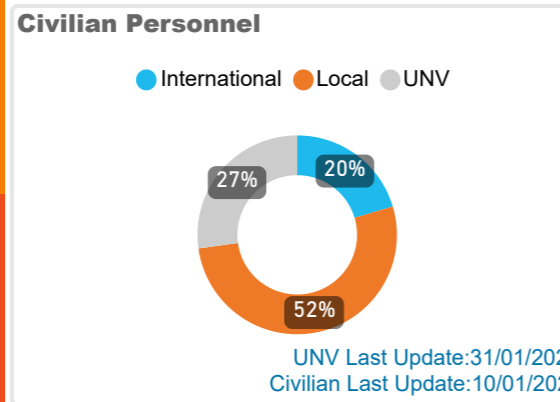

**1 July, 2010**  
Mandate Start Date

**20 December 2020**  
Mandate Expiration Date

**Kinshasa**  
Mission HQ

<https://monusco.unmissions.org>  
Mission Website

**KEY DEPLOYMENT INFORMATION**

**FATALITIES**