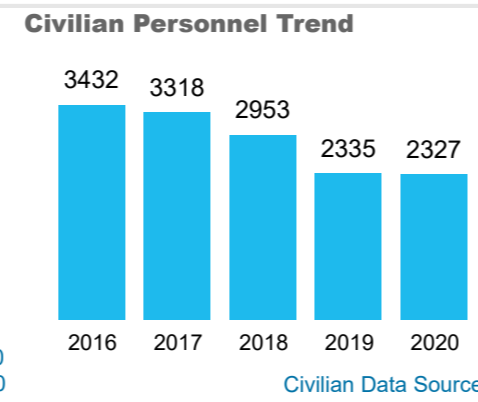

**1 July, 2010**  
Mandate Start Date

**20 December 2020**  
Mandate Expiration Date

**Kinshasa**  
Mission HQ

<https://monusco.unmissions.org>  
Mission Website

**KEY DEPLOYMENT INFORMATION**

**FATALITIES**