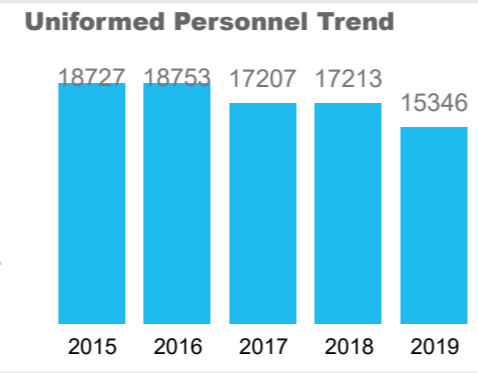

**1 July, 2010**  
Mandate Start Date

**20 December 2020**  
Mandate Expiration Date

**Kinshasa**  
Mission HQ

<https://monusco.unmissions.org>  
Mission Website

**KEY DEPLOYMENT INFORMATION**

**FATALITIES**