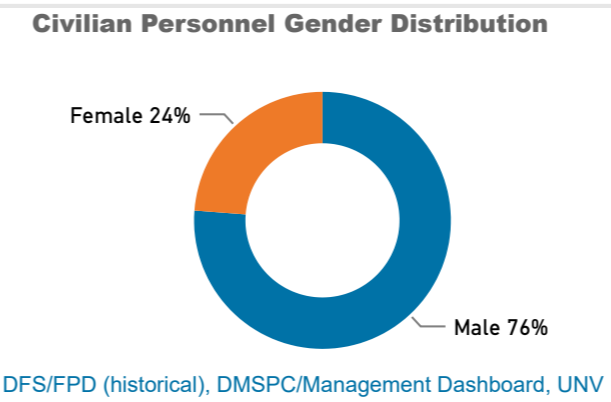

**1 July, 2010**  
Mandate Start Date

**20 December 2020**  
Mandate Expiration Date

**Kinshasa**  
Mission HQ

<https://monusco.unmissions.org>  
Mission Website

**KEY DEPLOYMENT INFORMATION**

**FATALITIES**