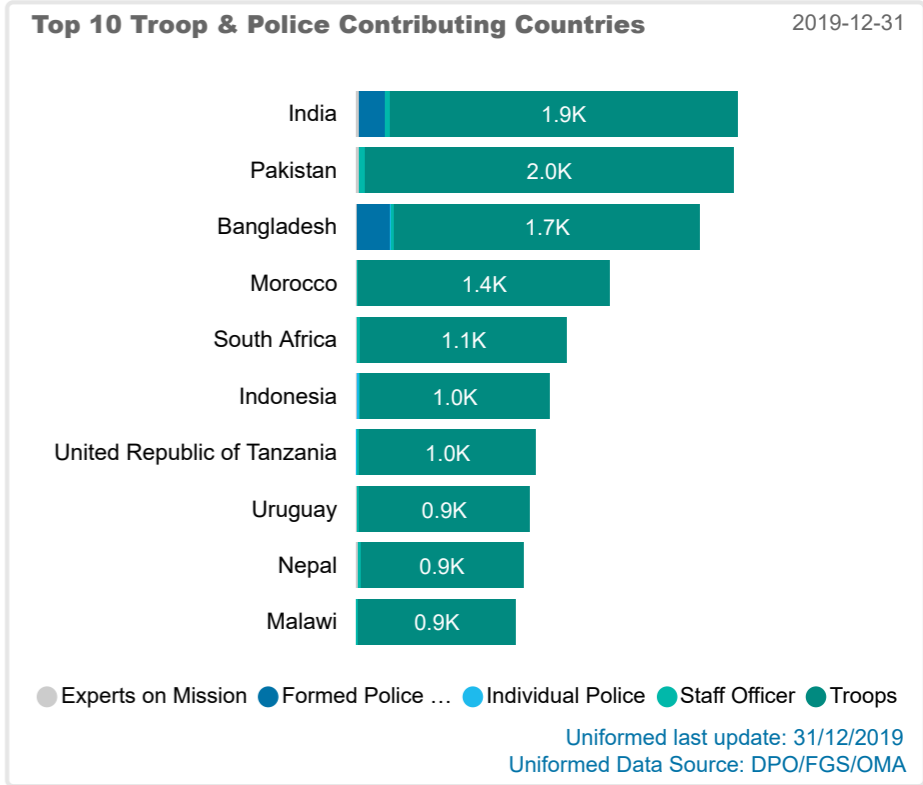

**1 July, 2010**  
Mandate Start Date

**20 December 2020**  
Mandate Expiration Date

**Kinshasa**  
Mission HQ

<https://monusco.unmissions.org>  
Mission Website

**KEY DEPLOYMENT INFORMATION**

**FATALITIES**